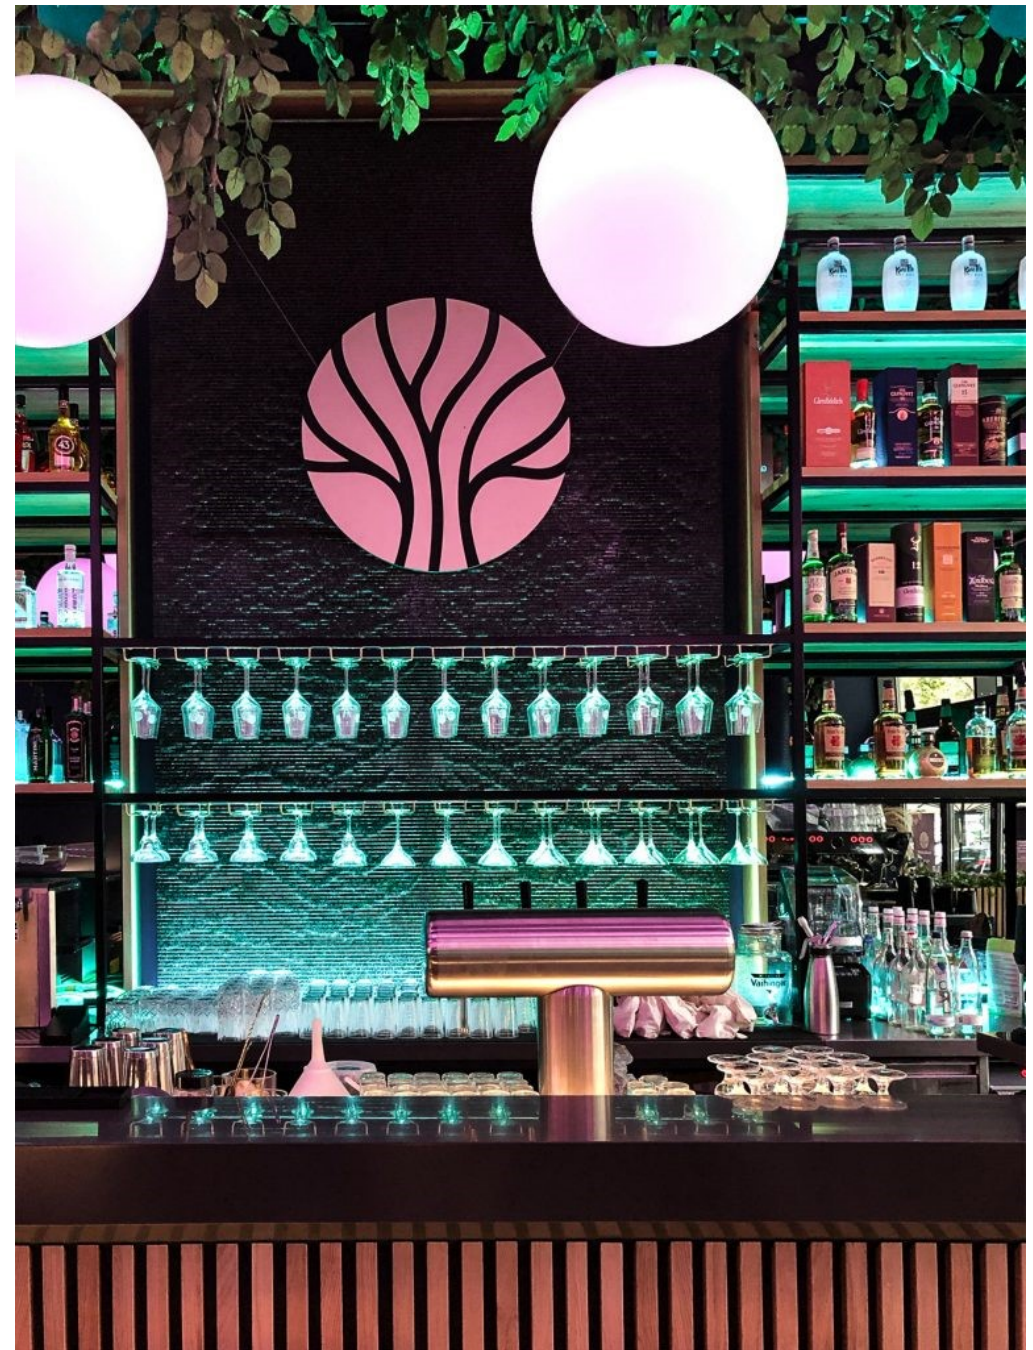

Modern und funktional

Bar mit Ablageflächen und Stauraum

mit Bildmarke winds & wood integriert